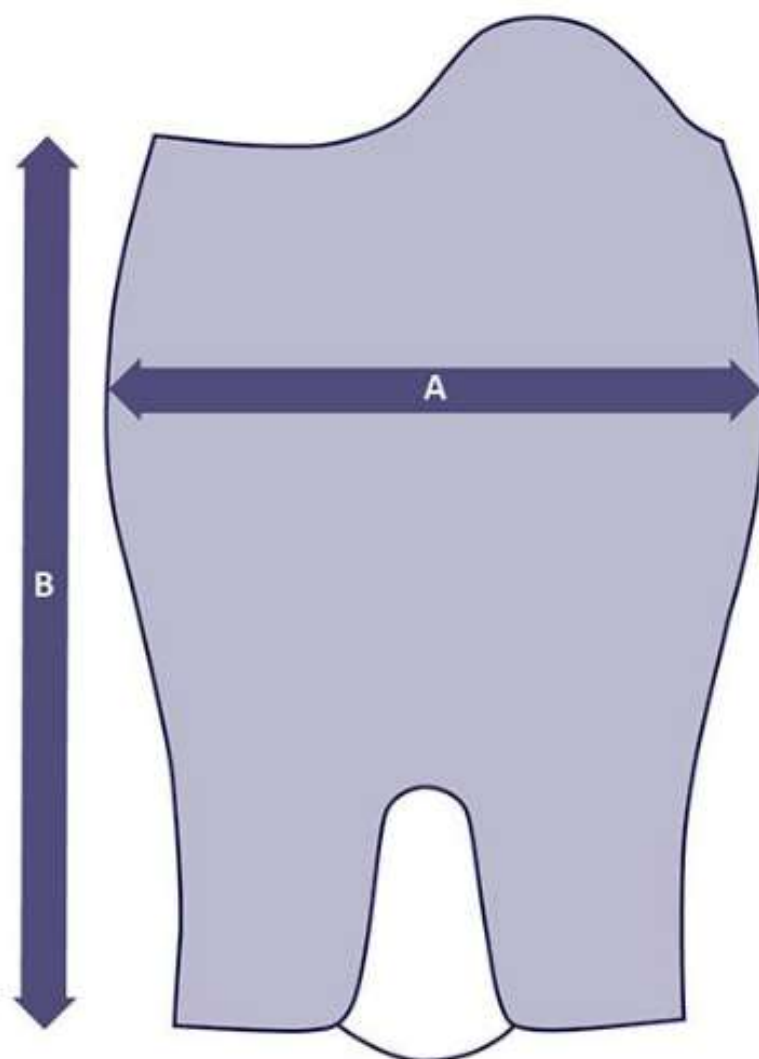

*All dimensions are approximate and subject to normal construction variances and tolerances

37500251 Gaiters

Size	A - Calf width	B - Height
XXXS	25,5 cm	37,5 cm
XXS	30,5 cm	39,5 cm
XS	32 cm	41 cm
S	33,5 cm	42,5 cm
M	35,5 cm	44,5 cm
L	38 cm	46,5 cm
XL	40,5 cm	47,5 cm
XXL	42,5 cm	49,5 cm

*All dimensions are approximate and subject to normal construction variances and tolerances

37500243 Half chaps Crystal

Size	A - Calf width	B - Height
6 year	23 - 27 cm	27 cm
8 year	24 - 28 cm	30 cm
10 year	25 - 28 cm	32 cm
12 year	26 - 29 cm	33 cm
XS	30 - 32 cm	39 cm
S	31 - 33 cm	40 cm
M	32 - 35 cm	41 cm
L	33 - 36 cm	42 cm
XL	35 - 37 cm	43 cm
XXL	35 - 41 cm	46 cm

*All dimensions are approximate and subject to normal construction variances and tolerances

37500242 Half chaps Amara Grip

Size	A - Calf width	B - Height
6 year	23 - 27 cm	27 cm
8 year	24 - 28 cm	30 cm
10 year	25 - 28 cm	32 cm
12 year	26 - 29 cm	33 cm
XS	30 - 32 cm	39 cm
S	31 - 33 cm	40 cm
M	32 - 35 cm	41 cm
L	33 - 36 cm	42 cm
XL	35 - 37 cm	43 cm
XXL	35 - 41 cm	46 cm

*All dimensions are approximate and subject to normal construction variances and tolerances

37500240 Half chaps Amara

Size	A - Calf width	B - Height
6 year	23 - 27 cm	27 cm
8 year	24 - 28 cm	30 cm
10 year	25 - 28 cm	32 cm
12 year	26 - 29 cm	33 cm
XS	30 - 32 cm	39 cm
S	31 - 33 cm	40 cm
M	32 - 35 cm	41 cm
L	33 - 36 cm	42 cm
XL	35 - 37 cm	43 cm
XXL	35 - 41 cm	46 cm