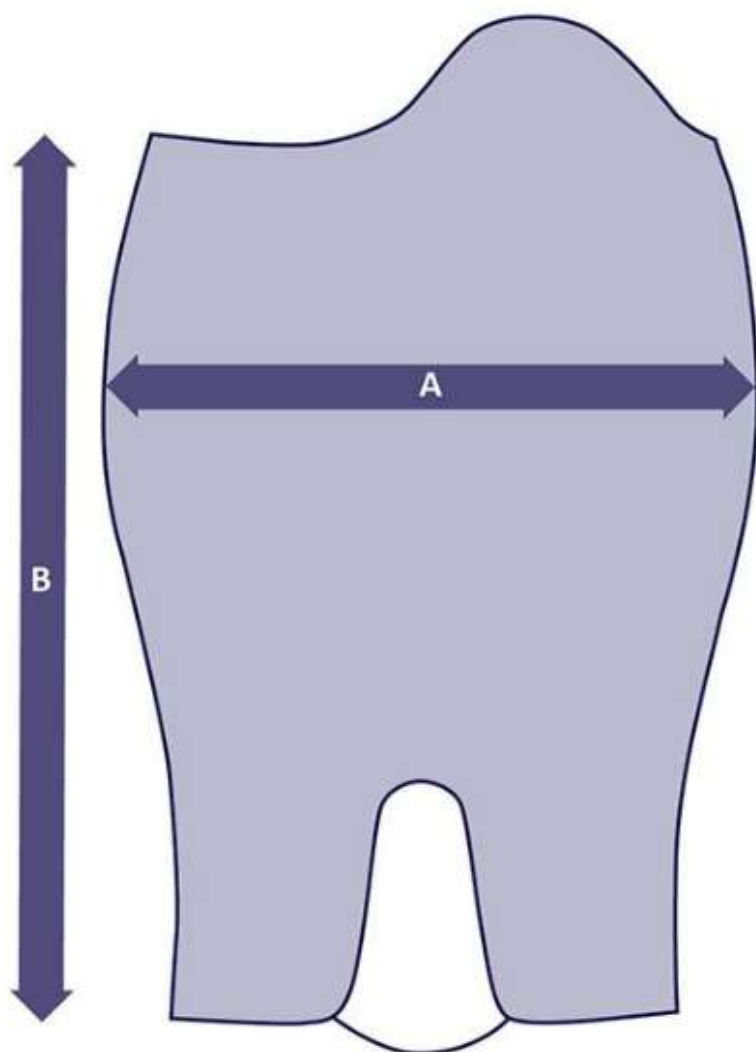

*All dimensions are approximate and subject to normal construction variances and tolerances

37500242 Half chaps Amara Grip

Size	A - Calf width	B - Height
6 year	23 - 27 cm	27 cm
8 year	24 - 28 cm	30 cm
10 year	25 - 28 cm	32 cm
12 year	26 - 29 cm	33 cm
XS	30 - 32 cm	39 cm
S	31 - 33 cm	40 cm
M	32 - 35 cm	41 cm
L	33 - 36 cm	42 cm
XL	35 - 37 cm	43 cm
XXL	35 - 41 cm	46 cm

*All dimensions are approximate and subject to normal construction variances and tolerances

37500240 Half chaps Amara

Size	A - Calf width	B - Height
6 year	23 - 27 cm	27 cm
8 year	24 - 28 cm	30 cm
10 year	25 - 28 cm	32 cm
12 year	26 - 29 cm	33 cm
XS	30 - 32 cm	39 cm
S	31 - 33 cm	40 cm
M	32 - 35 cm	41 cm
L	33 - 36 cm	42 cm
XL	35 - 37 cm	43 cm
XXL	35 - 41 cm	46 cm

*All dimensions are approximate and subject to normal construction variances and tolerances

37500239 Half chaps extra short & wide

Size	A - Calf width	B - Height
S	34 - 36 cm	37 cm
M	35 - 38 cm	38 cm
L	37 - 40 cm	39 cm
XL	38 - 41 cm	40 cm
XXL	42 - 45 cm	43 cm
XXXL	46 - 49 cm	44 cm