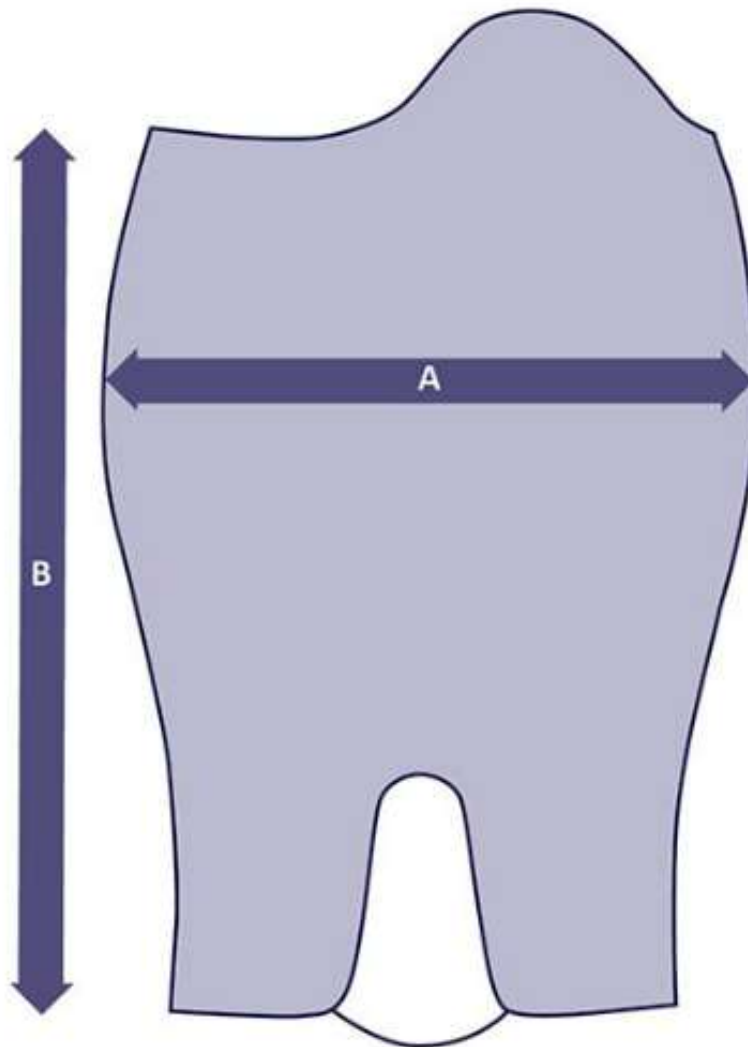

*All dimensions are approximate and subject to normal construction variances and tolerances

37500261 Half chaps Velvet

Size	Height	Width
XXS	39,5 cm	30,5 cm
XS	41,0 cm	32,0 cm
S	42,5 cm	33,5 cm
M	44,5 cm	35,5 cm
L	46,5 cm	38,0 cm
XL	47,5 cm	40,5 cm
XXL	49,5 cm	42,5 cm

37500260 Half chaps Connect

Size	A - Calf width	B - Height
6 year	23 - 27 cm	27 cm
8 year	24 - 28 cm	30 cm
10 year	25 - 28 cm	32 cm
12 year	26 - 29 cm	33 cm
XS	30 - 32 cm	39 cm
S	31 - 33 cm	40 cm
M	32 - 35 cm	41 cm
L	33 - 36 cm	42 cm
XL	35 - 37 cm	43 cm
XXL	35 - 41 cm	46 cm

*All dimensions are approximate and subject to normal construction variances and tolerances

37500251 Gaiters

Size	A - Calf width	B - Height
XXXS	25,5 cm	37,5 cm
XXS	30,5 cm	39,5 cm
XS	32 cm	41 cm
S	33,5 cm	42,5 cm
M	35,5 cm	44,5 cm
L	38 cm	46,5 cm
XL	40,5 cm	47,5 cm
XXL	42,5 cm	49,5 cm

*All dimensions are approximate and subject to normal construction variances and tolerances

37500243 Half chaps Crystal

Size	A - Calf width	B - Height
6 year	23 - 27 cm	27 cm
8 year	24 - 28 cm	30 cm
10 year	25 - 28 cm	32 cm
12 year	26 - 29 cm	33 cm
XS	30 - 32 cm	39 cm
S	31 - 33 cm	40 cm
M	32 - 35 cm	41 cm
L	33 - 36 cm	42 cm
XL	35 - 37 cm	43 cm
XXL	35 - 41 cm	46 cm