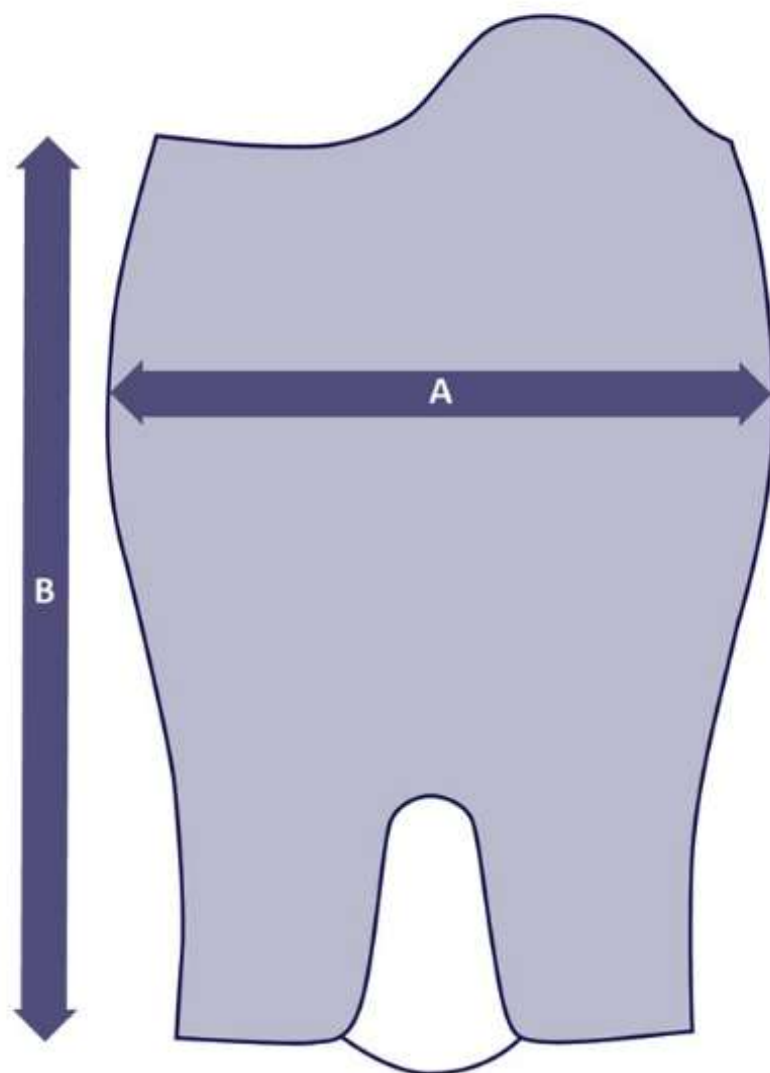

*All dimensions are approximate and subject to normal construction variances and tolerances

37500120 Half chaps Bellisa normal

Size	A - Calf width	B - Height
XXS	31 cm	38 cm
XS	32 cm	39 cm
S	34 cm	40 cm
M	36 cm	42 cm
L	38,5 cm	44,5 cm
XL	40,5 cm	45,5 cm
XXL	41,5 cm	46,5 cm

*All dimensions are approximate and subject to normal construction variances and tolerances

37500050 Half chaps Vienna

Size	A - Calf width	B - Height
XXS	34 cm	33,5 cm
XS	35 cm	35,5 cm
S	36 cm	37,5 cm
M	37 cm	39,5 cm
L	38 cm	40,5 cm
XL	39 cm	41,5 cm
XXL	40 cm	42,5 cm

*All dimensions are approximate and subject to normal construction variances and tolerances

37500002 Half chaps Melody

Size	A - Calf width	B - Height
XXS	39,5 cm	30,5 cm
XS	41,0 cm	32,0 cm
S	42,5 cm	33,5 cm
M	44,5 cm	35,5 cm
L	46,0 cm	38,0 cm
XL	47,5 cm	40,5 cm
XXL	49,5 cm	42,5 cm

*All dimensions are approximate and subject to normal construction variances and tolerances

37500001 Half chaps Youngstars

Size	A - Calf width	B - Height
6 year	23 - 27 cm	27 cm
8 year	24 - 28 cm	30 cm
10 year	25 - 28 cm	32 cm
12 year	26 - 29 cm	33 cm