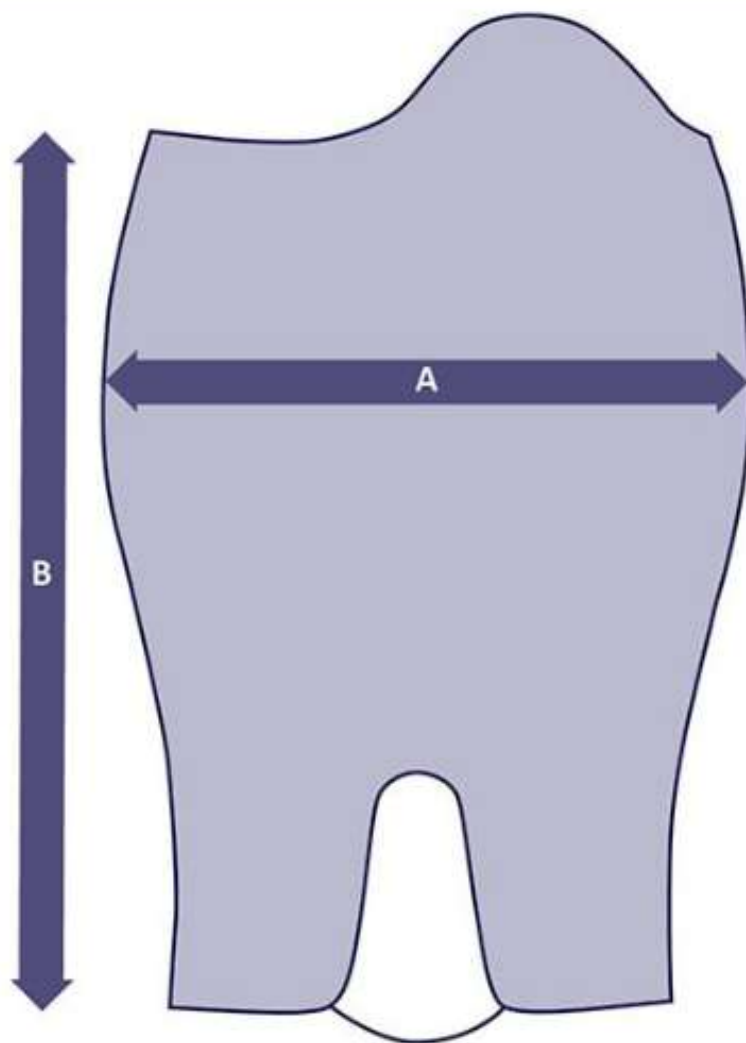

*All dimensions are approximate and subject to normal construction variances and tolerances

37500262 Half chaps Asteroid

Size	A - Calf width	B - Height
XXS	30,5 cm	39,5 cm
XS	32,0 cm	41,0 cm
S	33,5 cm	42,5 cm
M	35,5 cm	44,5 cm
L	38,0 cm	46,5 cm
XL	40,5 cm	47,5 cm
XXL	42,5 cm	49,5 cm

*All dimensions are approximate and subject to normal construction variances and tolerances

37500261 Half chaps Velvet

Size	Height	Width
XXS	39,5 cm	30,5 cm
XS	41,0 cm	32,0 cm
S	42,5 cm	33,5 cm
M	44,5 cm	35,5 cm
L	46,5 cm	38,0 cm
XL	47,5 cm	40,5 cm
XXL	49,5 cm	42,5 cm

37500260 Half chaps Connect

Size	A - Calf width	B - Height
6 year	23 - 27 cm	27 cm
8 year	24 - 28 cm	30 cm
10 year	25 - 28 cm	32 cm
12 year	26 - 29 cm	33 cm
XS	30 - 32 cm	39 cm
S	31 - 33 cm	40 cm
M	32 - 35 cm	41 cm
L	33 - 36 cm	42 cm
XL	35 - 37 cm	43 cm
XXL	35 - 41 cm	46 cm

*All dimensions are approximate and subject to normal construction variances and tolerances

37500251 Gaiters

Size	A - Calf width	B - Height
XXXS	25,5 cm	37,5 cm
XXS	30,5 cm	39,5 cm
XS	32 cm	41 cm
S	33,5 cm	42,5 cm
M	35,5 cm	44,5 cm
L	38 cm	46,5 cm
XL	40,5 cm	47,5 cm
XXL	42,5 cm	49,5 cm