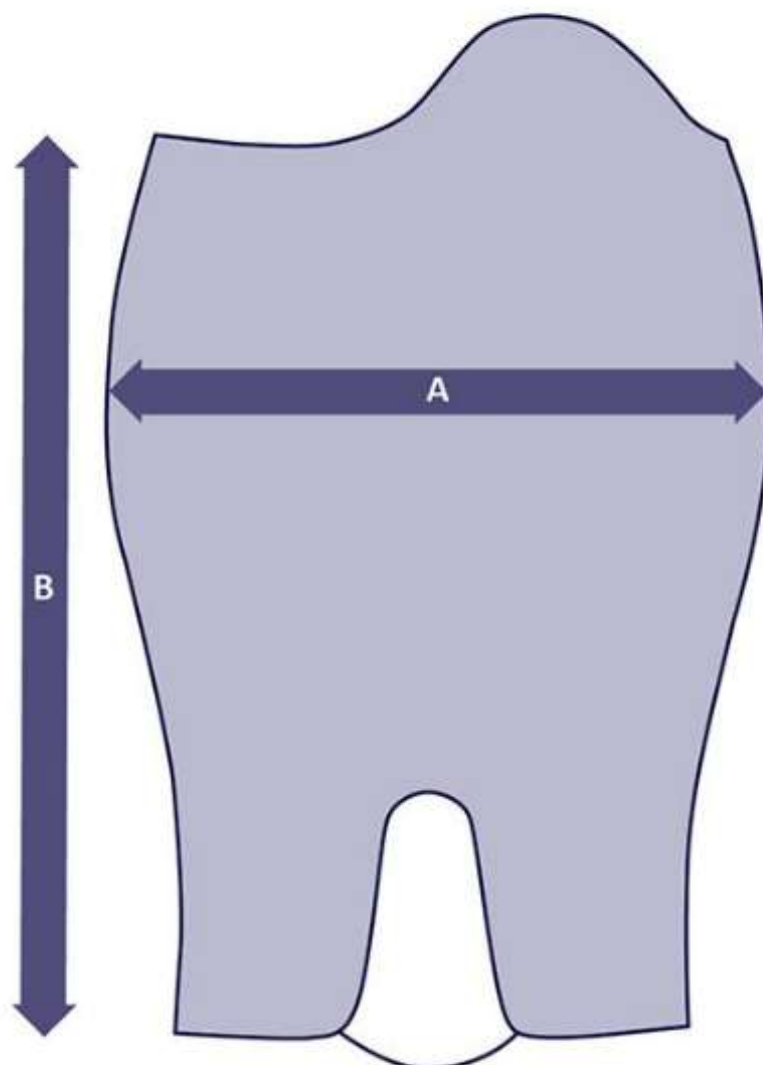

*Extra short
&
wide calf*

*All dimensions are approximate and subject to normal construction variances and tolerances

37500238 Half chaps Amara Grand Prix

Size	A - Calf width	B - Height
6 year	23 - 27 cm	27 cm
8 year	24 - 28 cm	30 cm
10 year	25 - 28 cm	32 cm
12 year	26 - 29 cm	33 cm
XS	30 - 32 cm	39 cm
S	31 - 33 cm	40 cm
M	32 - 35 cm	41 cm
L	33 - 36 cm	42 cm
XL	35 - 37 cm	43 cm
XXL	35 - 41 cm	46 cm

*All dimensions are approximate and subject to normal construction variances and tolerances

37500121 Half chaps Bellisa wide

Size	A - Calf width	B - Height
XXS	33 cm	38 cm
XS	34 cm	39 cm
S	36 cm	40 cm
M	38 cm	42 cm
L	40,5 cm	44,5 cm
XL	42,5 cm	45,5 cm
XXL	43,5 cm	46,5 cm

*All dimensions are approximate and subject to normal construction variances and tolerances

37500120 Half chaps Bellisa normal

Size	A - Calf width	B - Height
XXS	31 cm	38 cm
XS	32 cm	39 cm
S	34 cm	40 cm
M	36 cm	42 cm
L	38,5 cm	44,5 cm
XL	40,5 cm	45,5 cm
XXL	41,5 cm	46,5 cm

*All dimensions are approximate and subject to normal construction variances and tolerances

37500050 Half chaps Vienna

Size	A - Calf width	B - Height
XXS	34 cm	33,5 cm
XS	35 cm	35,5 cm
S	36 cm	37,5 cm
M	37 cm	39,5 cm
L	38 cm	40,5 cm
XL	39 cm	41,5 cm
XXL	40 cm	42,5 cm