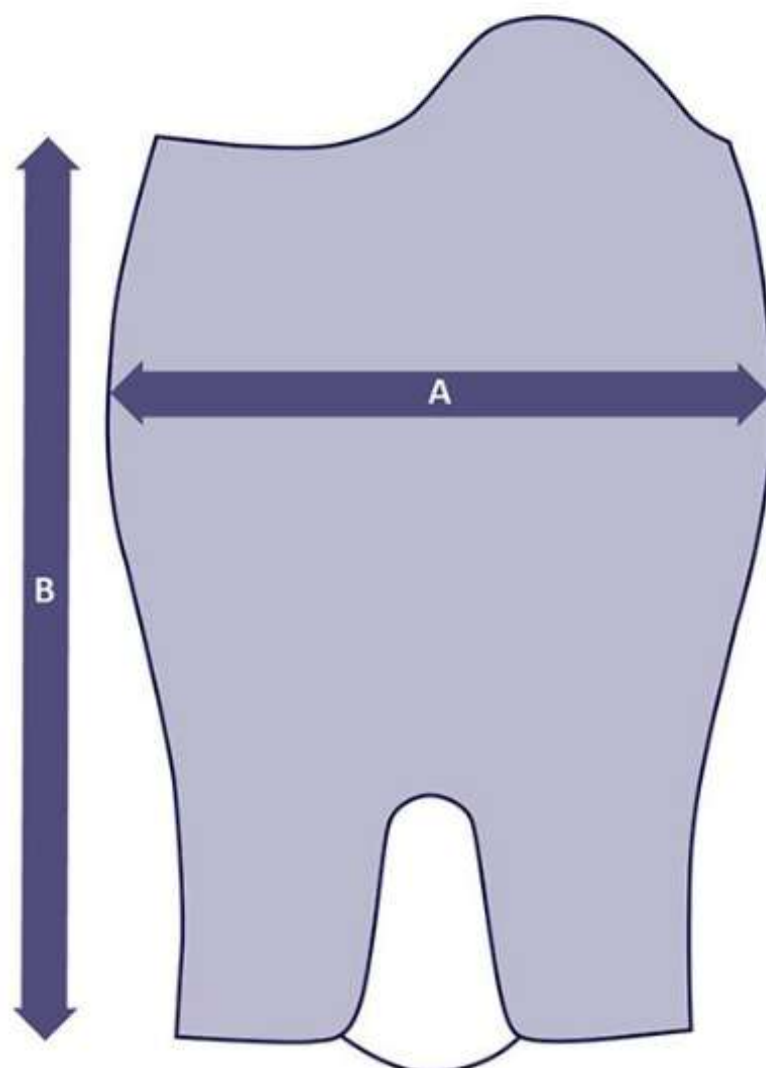

*All dimensions are approximate and subject to normal construction variances and tolerances

37500239 Half chaps extra short & wide

Size	A - Calf width	B - Height
S	34 - 36 cm	37 cm
M	35 - 38 cm	38 cm
L	37 - 40 cm	39 cm
XL	38 - 41 cm	40 cm
XXL	42 - 45 cm	43 cm
XXXL	46 - 49 cm	44 cm

*Extra short
&
wide calf*

*All dimensions are approximate and subject to normal construction variances and tolerances

37500238 Half chaps Amara Grand Prix

Size	A - Calf width	B - Height
6 year	23 - 27 cm	27 cm
8 year	24 - 28 cm	30 cm
10 year	25 - 28 cm	32 cm
12 year	26 - 29 cm	33 cm
XS	30 - 32 cm	39 cm
S	31 - 33 cm	40 cm
M	32 - 35 cm	41 cm
L	33 - 36 cm	42 cm
XL	35 - 37 cm	43 cm
XXL	35 - 41 cm	46 cm

*All dimensions are approximate and subject to normal construction variances and tolerances

37500121 Half chaps Bellisa wide

Size	A - Calf width	B - Height
XXS	33 cm	38 cm
XS	34 cm	39 cm
S	36 cm	40 cm
M	38 cm	42 cm
L	40,5 cm	44,5 cm
XL	42,5 cm	45,5 cm
XXL	43,5 cm	46,5 cm