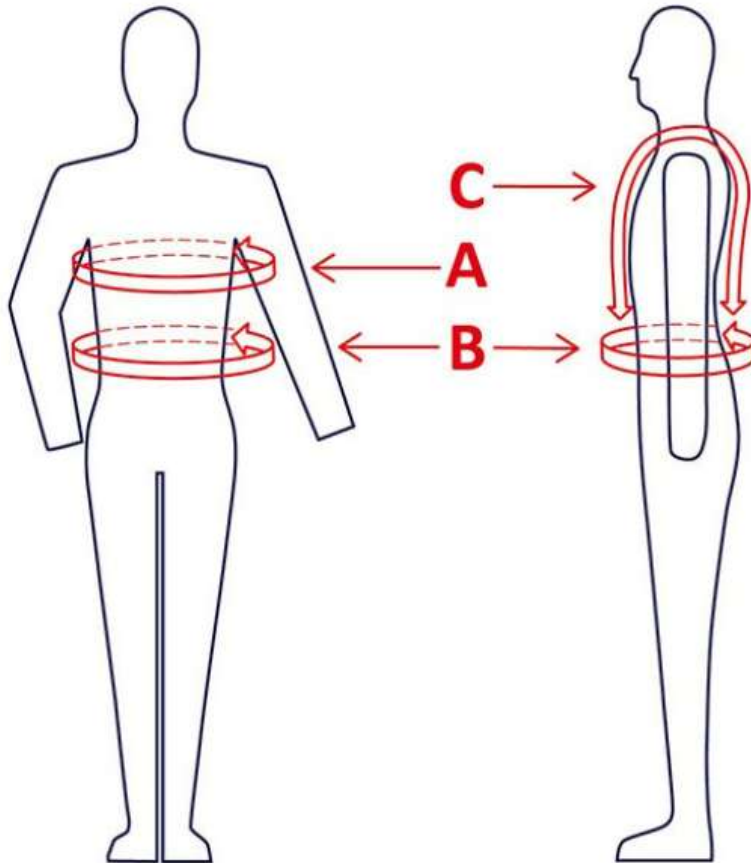

WWW.HARRYSHORSE.COM

32208005 Lycra chest protector

Size	A	B	C	D	E	F
S	63 cm	53 cm	40 cm	53 cm	57 cm	26 cm
M	71 cm	59 cm	46 cm	59 cm	63 cm	29 cm
L	76 cm	64 cm	50 cm	64 cm	68 cm	30 cm
XL	80 cm	68 cm	55 cm	68 cm	72 cm	32 cm

*All dimensions are approximate and subject to normal construction variances and tolerances

32208015 Lycra chest protector with hood

Size	A	B	C	D	E	F	G	øH	øI
S	32 cm	87 cm	105 cm	40 cm	48 cm	36 cm	20 cm	7,6 cm	8,5 cm
M	35 cm	95 cm	114 cm	46 cm	54 cm	39 cm	22 cm	7,6 cm	8,5 cm
L	36 cm	101 cm	121 cm	54 cm	62 cm	42 cm	23 cm	8 cm	11 cm
XL	41 cm	107 cm	127 cm	64 cm	74 cm	46 cm	25 cm	8 cm	11 cm

*All dimensions are approximate and subject to normal construction variances and tolerances

30400017 Bodyprotector SlimFit junior

Size	A - Chest girth	B - Waist girth	C - Waist to shoulder
XXS	64 - 68 cm	60 - 66 cm	63 - 68 cm
XS	68 - 72 cm	64 - 70 cm	67 - 72 cm
S	72 - 77 cm	69 - 74 cm	72 - 77 cm
M	77 - 81 cm	74 - 77 cm	78 - 84 cm
L	81 - 84 cm	75 - 80 cm	84 - 88 cm

*All dimensions are approximate and subject to normal construction variances and tolerances

30400018 Bodyprotector SlimFit senior

Size	A - Chest girth	B - Waist girth	C - Waist to shoulder
XS	83 - 87 cm	79 - 82 cm	83 - 90 cm
S	88 - 93 cm	83 - 90 cm	86 - 93 cm
M	95 - 100 cm	90 - 98 cm	89 - 95 cm
L	98 - 104 cm	96 - 102 cm	92 - 97 cm