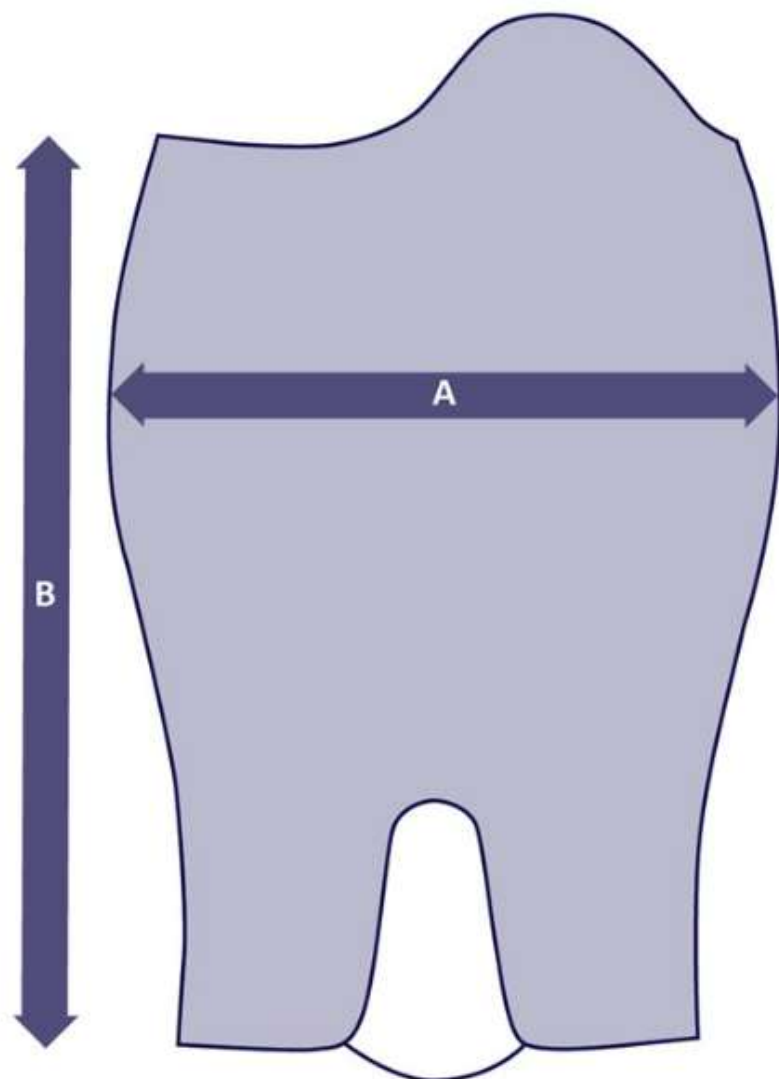

*All dimensions are approximate and subject to normal construction variances and tolerances

37500050 Half chaps Vienna

Size	A - Calf width	B - Height
XXS	34 cm	33,5 cm
XS	35 cm	35,5 cm
S	36 cm	37,5 cm
M	37 cm	39,5 cm
L	38 cm	40,5 cm
XL	39 cm	41,5 cm
XXL	40 cm	42,5 cm

*All dimensions are approximate and subject to normal construction variances and tolerances

37500002 Half chaps Melody

Size	A - Calf width	B - Height
XXS	39,5 cm	30,5 cm
XS	41,0 cm	32,0 cm
S	42,5 cm	33,5 cm
M	44,5 cm	35,5 cm
L	46,0 cm	38,0 cm
XL	47,5 cm	40,5 cm
XXL	49,5 cm	42,5 cm

*All dimensions are approximate and subject to normal construction variances and tolerances

37500001 Half chaps Youngstars

Size	A - Calf width	B - Height
6 year	23 - 27 cm	27 cm
8 year	24 - 28 cm	30 cm
10 year	25 - 28 cm	32 cm
12 year	26 - 29 cm	33 cm