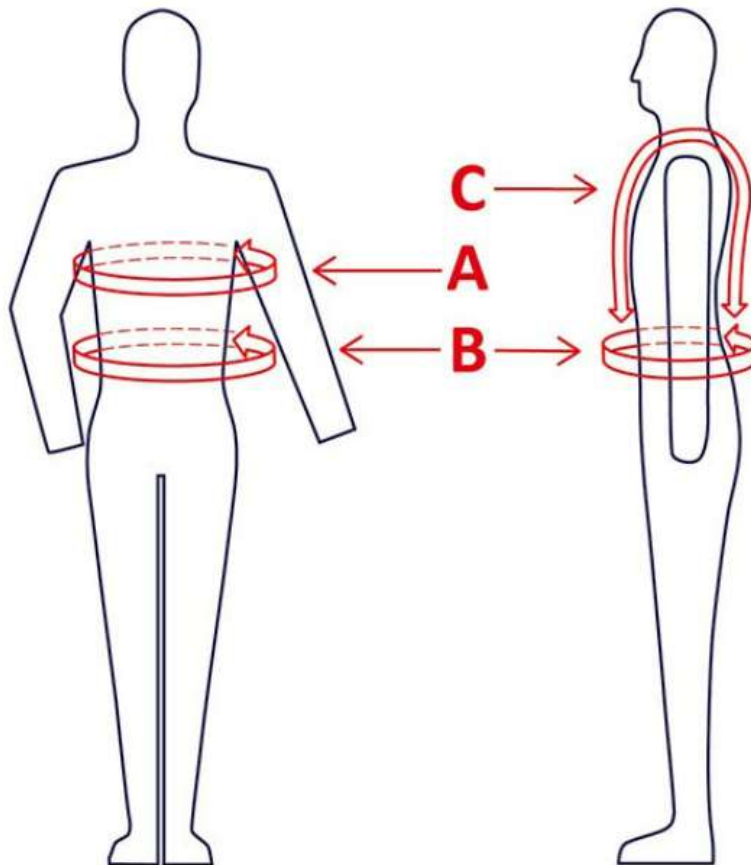

*All dimensions are approximate and subject to normal construction variances and tolerances

32208015 Lycra chest protector with hood

Size	A	B	C	D	E	F	G	øH	øI
S	32 cm	87 cm	105 cm	40 cm	48 cm	36 cm	20 cm	7,6 cm	8,5 cm
M	35 cm	95 cm	114 cm	46 cm	54 cm	39 cm	22 cm	7,6 cm	8,5 cm
L	36 cm	101 cm	121 cm	54 cm	62 cm	42 cm	23 cm	8 cm	11 cm
XL	41 cm	107 cm	127 cm	64 cm	74 cm	46 cm	25 cm	8 cm	11 cm

*All dimensions are approximate and subject to normal construction variances and tolerances

30400017 Bodyprotector SlimFit junior

Size	A - Chest girth	B - Waist girth	C - Waist to shoulder
XXS	64 - 68 cm	60 - 66 cm	63 - 68 cm
XS	68 - 72 cm	64 - 70 cm	67 - 72 cm
S	72 - 77 cm	69 - 74 cm	72 - 77 cm
M	77 - 81 cm	74 - 77 cm	78 - 84 cm
L	81 - 84 cm	75 - 80 cm	84 - 88 cm

*All dimensions are approximate and subject to normal construction variances and tolerances

30400018 Bodyprotector SlimFit senior

Size	A - Chest girth	B - Waist girth	C - Waist to shoulder
XS	83 - 87 cm	79 - 82 cm	83 - 90 cm
S	88 - 93 cm	83 - 90 cm	86 - 93 cm
M	95 - 100 cm	90 - 98 cm	89 - 95 cm
L	98 - 104 cm	96 - 102 cm	92 - 97 cm

*All dimensions are approximate and subject to normal construction variances and tolerances

30400100 Back protector

Size	Waist to shoulder	Body length
S	39,5 - 44 cm	141 - 157 cm
M	44 - 48, cm	157 - 173 cm
L	48,5 - 53,5 cm	173 - 191 cm
XL	53,5 - 59 cm	191 - 211 cm