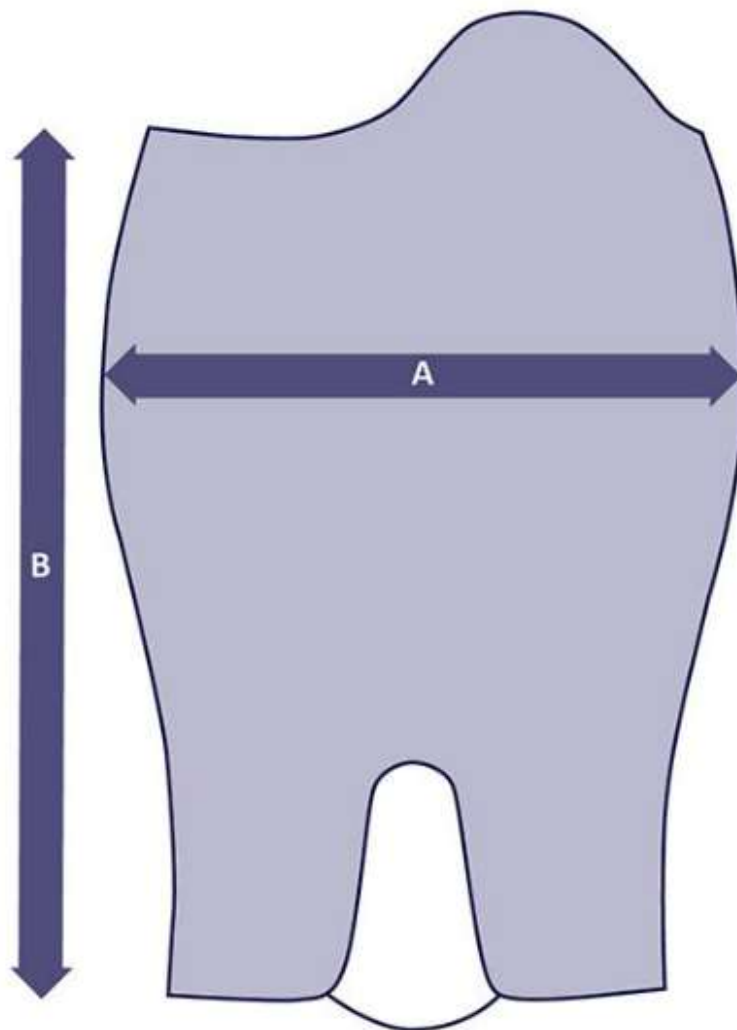

*All dimensions are approximate and subject to normal construction variances and tolerances

30003260 Thermoboots Toronto

Size	Calf	Height
35	37,0 cm	41,1 cm
36	37,0 cm	41,1 cm
37	38,2 cm	42,1 cm
38	38,2 cm	42,1 cm
39	39,6 cm	43,1 cm
40	39,6 cm	43,1 cm
41	41,4 cm	44,0 cm
42	41,4 cm	44,0 cm
43	43,2 cm	44,9 cm
44	43,2 cm	44,9 cm
45	45,0 cm	45,5 cm

*All dimensions are approximate and subject to normal construction variances and tolerances

37500267 Half chaps Nero

Size	A - Calf width	B - Height
XXS	28 - 31 cm	37 cm
XS	29 - 33 cm	38 cm
S	30,5 - 34,5 cm	39 cm
M	32 - 36 cm	41 cm
L	35 - 39 cm	42 cm
XL	37 - 41 cm	43 cm
XXL	39 - 43 cm	44 cm