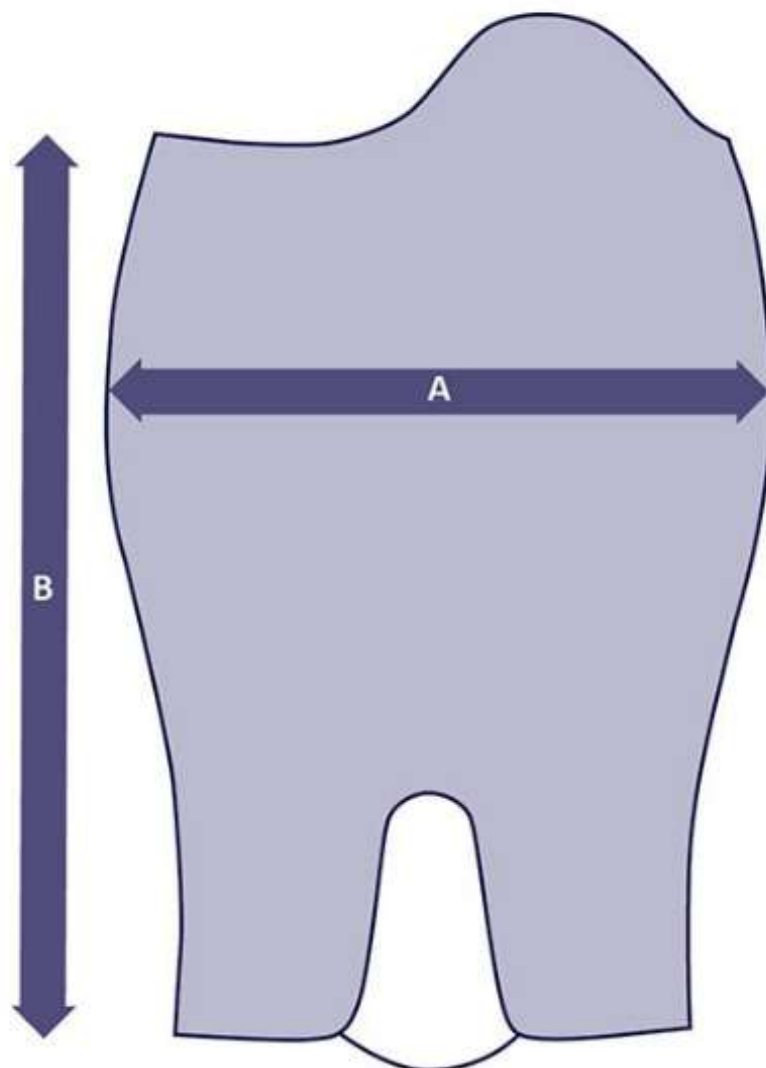

*All dimensions are approximate and subject to normal construction variances and tolerances

37500121 Half chaps Bellisa wide

Size	A - Calf width	B - Height
XXS	33 cm	38 cm
XS	34 cm	39 cm
S	36 cm	40 cm
M	38 cm	42 cm
L	40,5 cm	44,5 cm
XL	42,5 cm	45,5 cm
XXL	43,5 cm	46,5 cm

*All dimensions are approximate and subject to normal construction variances and tolerances

37500120 Half chaps Bellisa normal

Size	A - Calf width	B - Height
XXS	31 cm	38 cm
XS	32 cm	39 cm
S	34 cm	40 cm
M	36 cm	42 cm
L	38,5 cm	44,5 cm
XL	40,5 cm	45,5 cm
XXL	41,5 cm	46,5 cm

*All dimensions are approximate and subject to normal construction variances and tolerances

37500050 Half chaps Vienna

Size	A - Calf width	B - Height
XXS	34 cm	33,5 cm
XS	35 cm	35,5 cm
S	36 cm	37,5 cm
M	37 cm	39,5 cm
L	38 cm	40,5 cm
XL	39 cm	41,5 cm
XXL	40 cm	42,5 cm

*All dimensions are approximate and subject to normal construction variances and tolerances

37500002 Half chaps Melody

Size	A - Calf width	B - Height
XXS	39,5 cm	30,5 cm
XS	41,0 cm	32,0 cm
S	42,5 cm	33,5 cm
M	44,5 cm	35,5 cm
L	46,0 cm	38,0 cm
XL	47,5 cm	40,5 cm
XXL	49,5 cm	42,5 cm