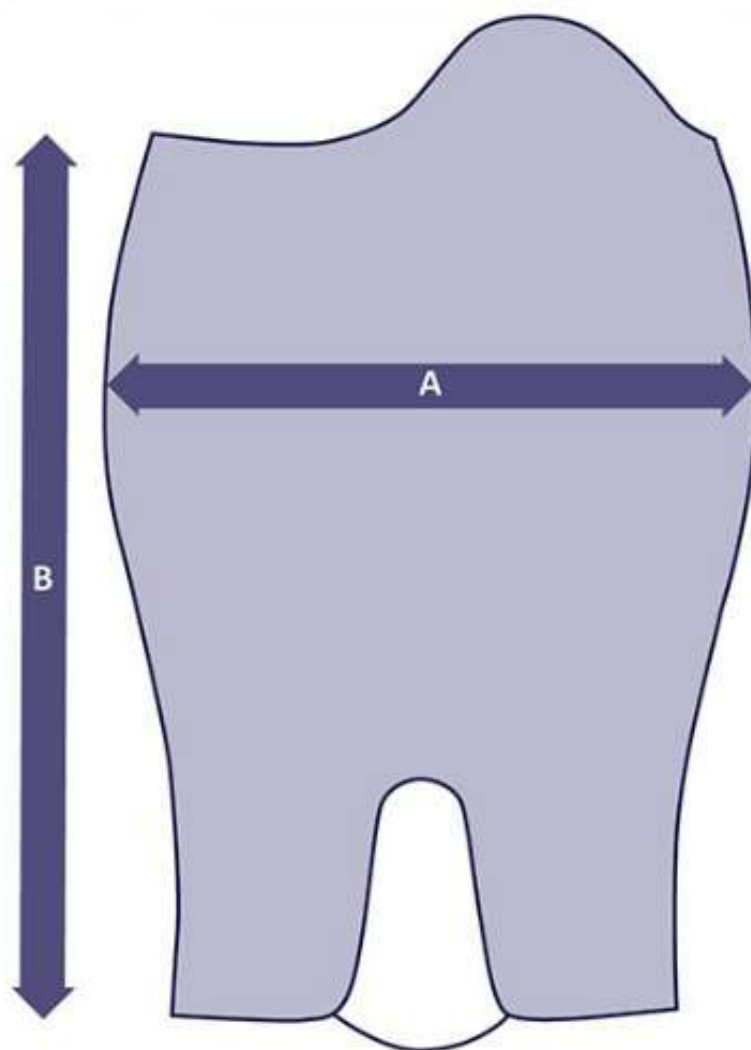

37500260 Half chaps Connect

Size	A - Calf width	B - Height
6 year	23 - 27 cm	27 cm
8 year	24 - 28 cm	30 cm
10 year	25 - 28 cm	32 cm
12 year	26 - 29 cm	33 cm
XS	30 - 32 cm	39 cm
S	31 - 33 cm	40 cm
M	32 - 35 cm	41 cm
L	33 - 36 cm	42 cm
XL	35 - 37 cm	43 cm
XXL	35 - 41 cm	46 cm

*All dimensions are approximate and subject to normal construction variances and tolerances

37500251 Gaiters

Size	A - Calf width	B - Height
XXXS	25,5 cm	37,5 cm
XXS	30,5 cm	39,5 cm
XS	32 cm	41 cm
S	33,5 cm	42,5 cm
M	35,5 cm	44,5 cm
L	38 cm	46,5 cm
XL	40,5 cm	47,5 cm
XXL	42,5 cm	49,5 cm

*All dimensions are approximate and subject to normal construction variances and tolerances

37500243 Half chaps Crystal

Size	A - Calf width	B - Height
6 year	23 - 27 cm	27 cm
8 year	24 - 28 cm	30 cm
10 year	25 - 28 cm	32 cm
12 year	26 - 29 cm	33 cm
XS	30 - 32 cm	39 cm
S	31 - 33 cm	40 cm
M	32 - 35 cm	41 cm
L	33 - 36 cm	42 cm
XL	35 - 37 cm	43 cm
XXL	35 - 41 cm	46 cm

*All dimensions are approximate and subject to normal construction variances and tolerances

37500242 Half chaps Amara Grip

Size	A - Calf width	B - Height
6 year	23 - 27 cm	27 cm
8 year	24 - 28 cm	30 cm
10 year	25 - 28 cm	32 cm
12 year	26 - 29 cm	33 cm
XS	30 - 32 cm	39 cm
S	31 - 33 cm	40 cm
M	32 - 35 cm	41 cm
L	33 - 36 cm	42 cm
XL	35 - 37 cm	43 cm
XXL	35 - 41 cm	46 cm