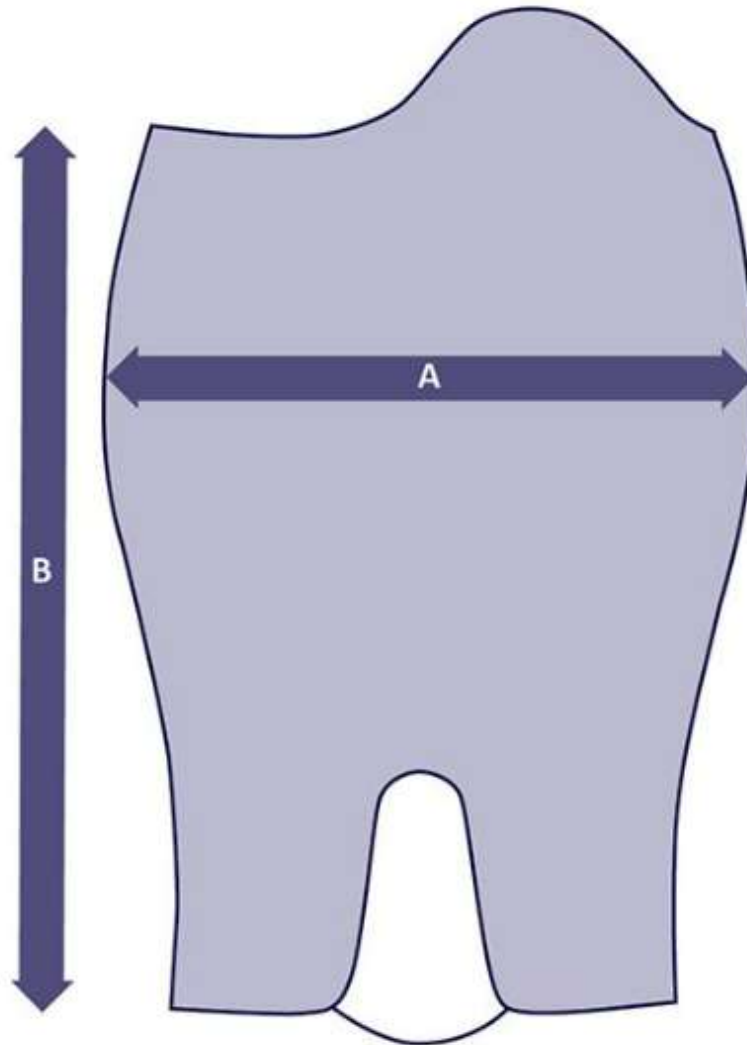

*All dimensions are approximate and subject to normal construction variances and tolerances

37500266 Half chaps Unity

Size	A - Calf width	B - Height
XXS	32 cm	34 cm
XS	33 cm	36 cm
S	34 cm	37 cm
M	35 cm	38 cm
L	36 cm	39 cm
XL	37 cm	40 cm
XXL	38 cm	41 cm

*All dimensions are approximate and subject to normal construction variances and tolerances

37500262 Half chaps Asteroid

Size	A - Calf width	B - Height
XXS	30,5 cm	39,5 cm
XS	32,0 cm	41,0 cm
S	33,5 cm	42,5 cm
M	35,5 cm	44,5 cm
L	38,0 cm	46,5 cm
XL	40,5 cm	47,5 cm
XXL	42,5 cm	49,5 cm

*All dimensions are approximate and subject to normal construction variances and tolerances

37500261 Half chaps Velvet

Size	Height	Width
XXS	39,5 cm	30,5 cm
XS	41,0 cm	32,0 cm
S	42,5 cm	33,5 cm
M	44,5 cm	35,5 cm
L	46,5 cm	38,0 cm
XL	47,5 cm	40,5 cm
XXL	49,5 cm	42,5 cm