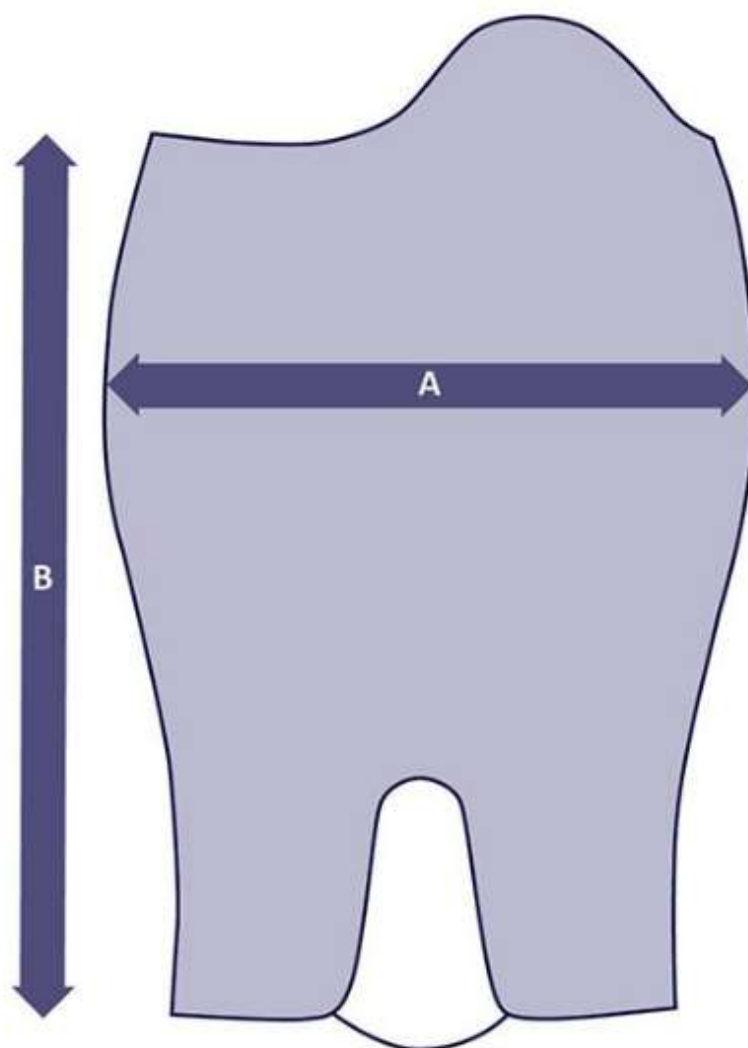

*All dimensions are approximate and subject to normal construction variances and tolerances

37500267 Half chaps Nero

Size	A - Calf width	B - Height
XXS	28 - 31 cm	37 cm
XS	29 - 33 cm	38 cm
S	30,5 - 34,5 cm	39 cm
M	32 - 36 cm	41 cm
L	35 - 39 cm	42 cm
XL	37 - 41 cm	43 cm
XXL	39 - 43 cm	44 cm

*All dimensions are approximate and subject to normal construction variances and tolerances

37500266 Half chaps Unity

Size	A - Calf width	B - Height
XXS	32 cm	34 cm
XS	33 cm	36 cm
S	34 cm	37 cm
M	35 cm	38 cm
L	36 cm	39 cm
XL	37 cm	40 cm
XXL	38 cm	41 cm

*All dimensions are approximate and subject to normal construction variances and tolerances

37500261 Half chaps Velvet

Size	Height	Width
XXS	39,5 cm	30,5 cm
XS	41,0 cm	32,0 cm
S	42,5 cm	33,5 cm
M	44,5 cm	35,5 cm
L	46,5 cm	38,0 cm
XL	47,5 cm	40,5 cm
XXL	49,5 cm	42,5 cm