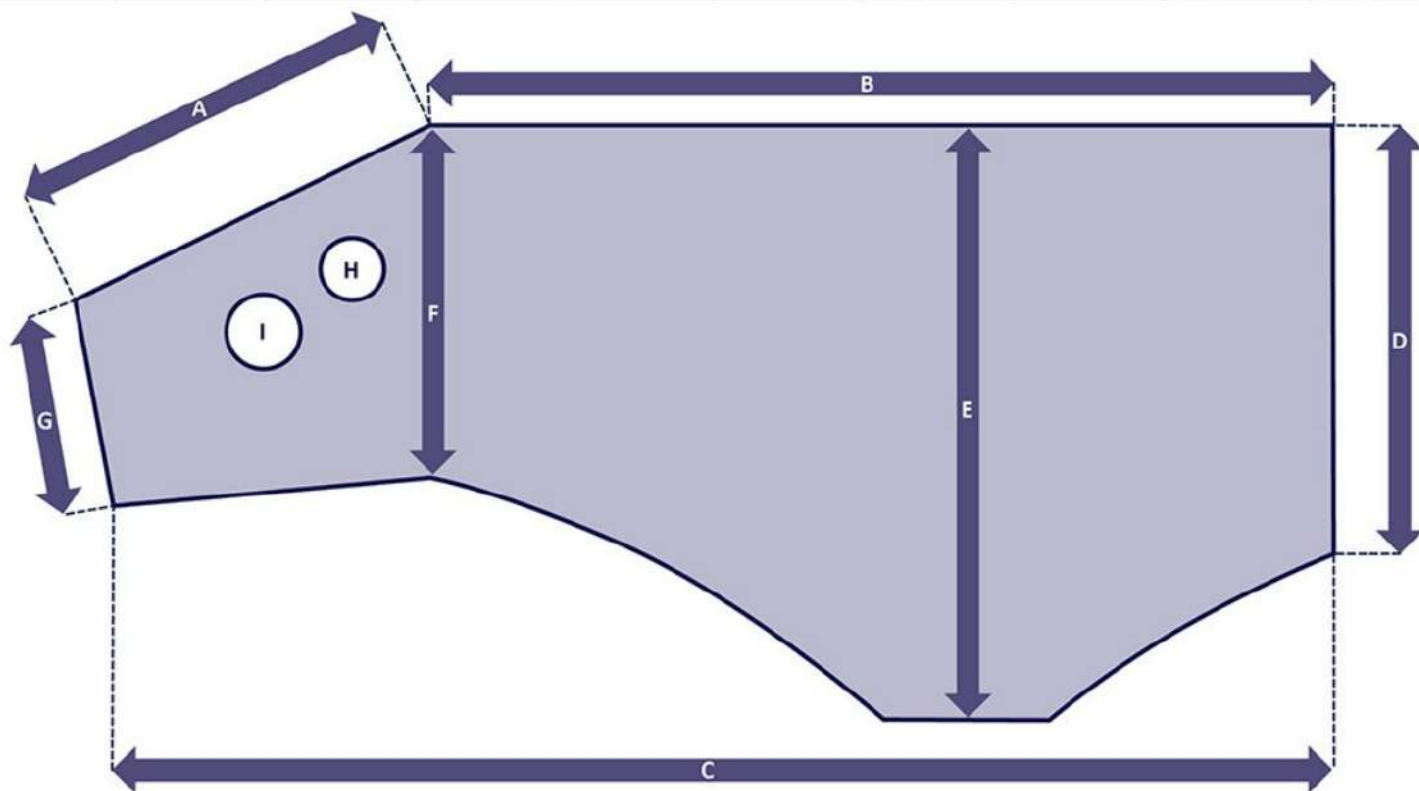

B = BACK LENGTH

H = HEIGHT

A	B	H
095	065	<75cm
105	075	75-80
115	085	81-90
125	095	91-100
135	105	101-110
145	110	111-120
155	115	121-130
165	125	131-140
175	130	141-150
185	135	151-160
195	145	161-168
205	155	169-175
215	165	>175cm

WWW.HARRYSHORSE.COM

32208005 Lycra chest protector

Size	A	B	C	D	E	F
S	63 cm	53 cm	40 cm	53 cm	57 cm	26 cm
M	71 cm	59 cm	46 cm	59 cm	63 cm	29 cm
L	76 cm	64 cm	50 cm	64 cm	68 cm	30 cm
XL	80 cm	68 cm	55 cm	68 cm	72 cm	32 cm

*All dimensions are approximate and subject to normal construction variances and tolerances

30400017 Bodyprotector SlimFit junior

Size	A - Chest girth	B - Waist girth	C - Waist to shoulder
XXS	64 - 68 cm	60 - 66 cm	63 - 68 cm
XS	68 - 72 cm	64 - 70 cm	67 - 72 cm
S	72 - 77 cm	69 - 74 cm	72 - 77 cm
M	77 - 81 cm	74 - 77 cm	78 - 84 cm
L	81 - 84 cm	75 - 80 cm	84 - 88 cm

*All dimensions are approximate and subject to normal construction variances and tolerances

30400018 Bodyprotector SlimFit senior

Size	A - Chest girth	B - Waist girth	C - Waist to shoulder
XS	83 - 87 cm	79 - 82 cm	83 - 90 cm
S	88 - 93 cm	83 - 90 cm	86 - 93 cm
M	95 - 100 cm	90 - 98 cm	89 - 95 cm
L	98 - 104 cm	96 - 102 cm	92 - 97 cm