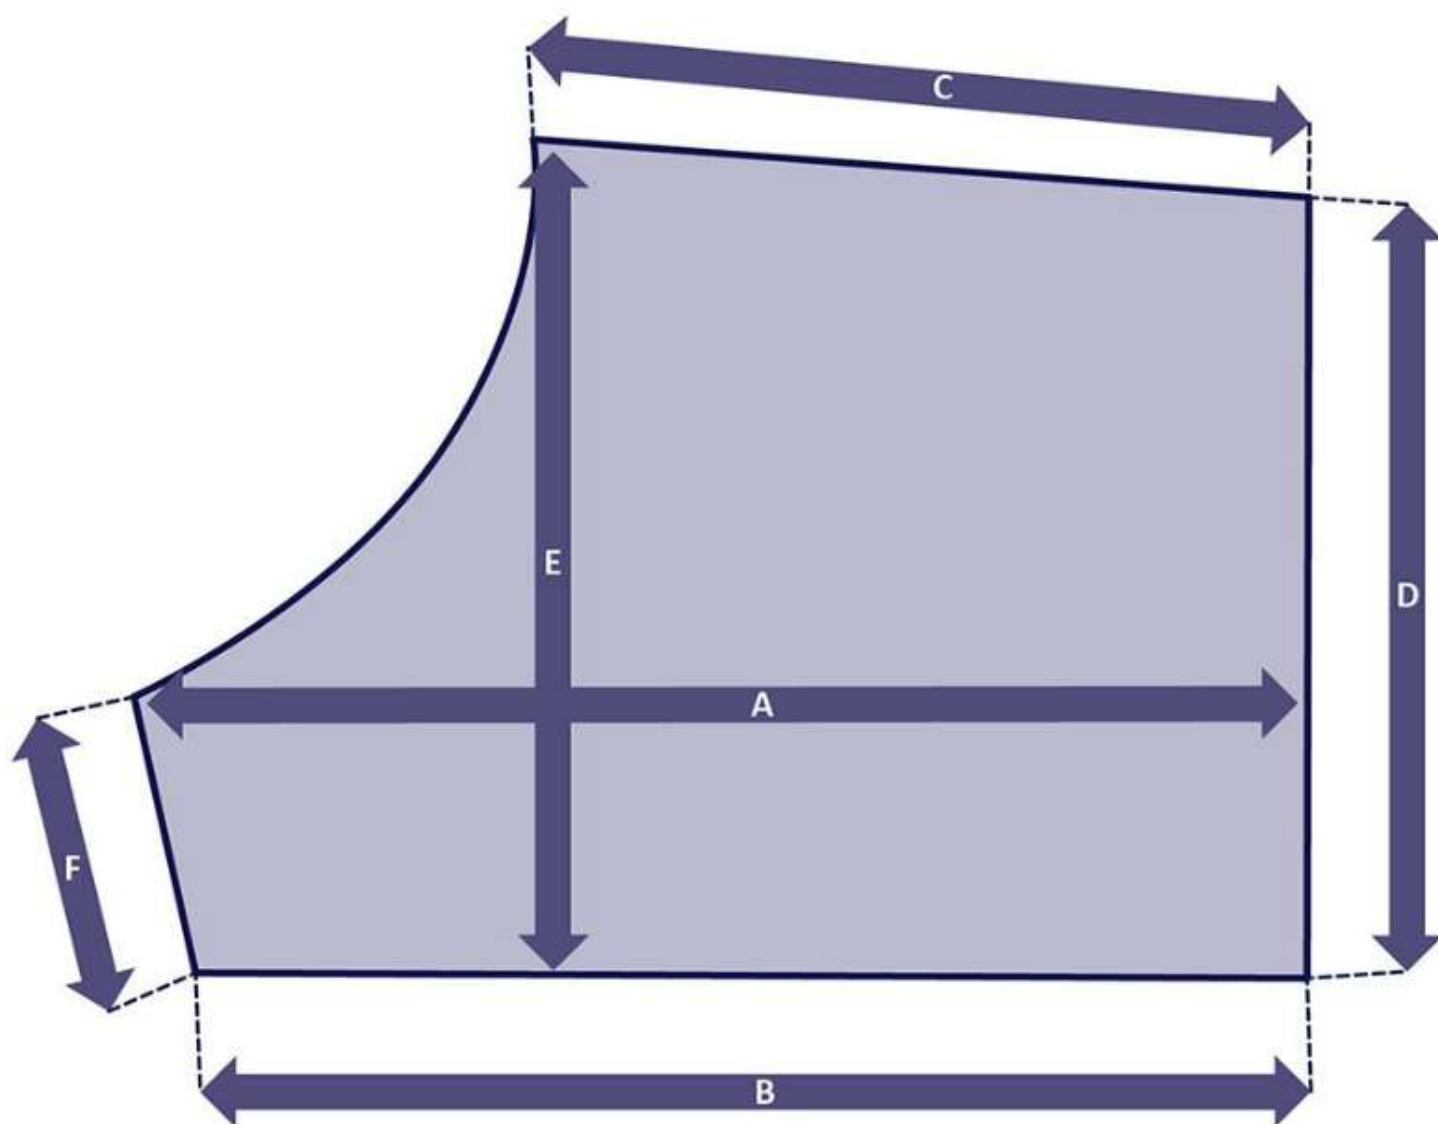

32208005 Lycra chest protector

Size	A	B	C	D	E	F
S	63 cm	53 cm	40 cm	53 cm	57 cm	26 cm
M	71 cm	59 cm	46 cm	59 cm	63 cm	29 cm
L	76 cm	64 cm	50 cm	64 cm	68 cm	30 cm
XL	80 cm	68 cm	55 cm	68 cm	72 cm	32 cm

*All dimensions are approximate and subject to normal construction variances and tolerances