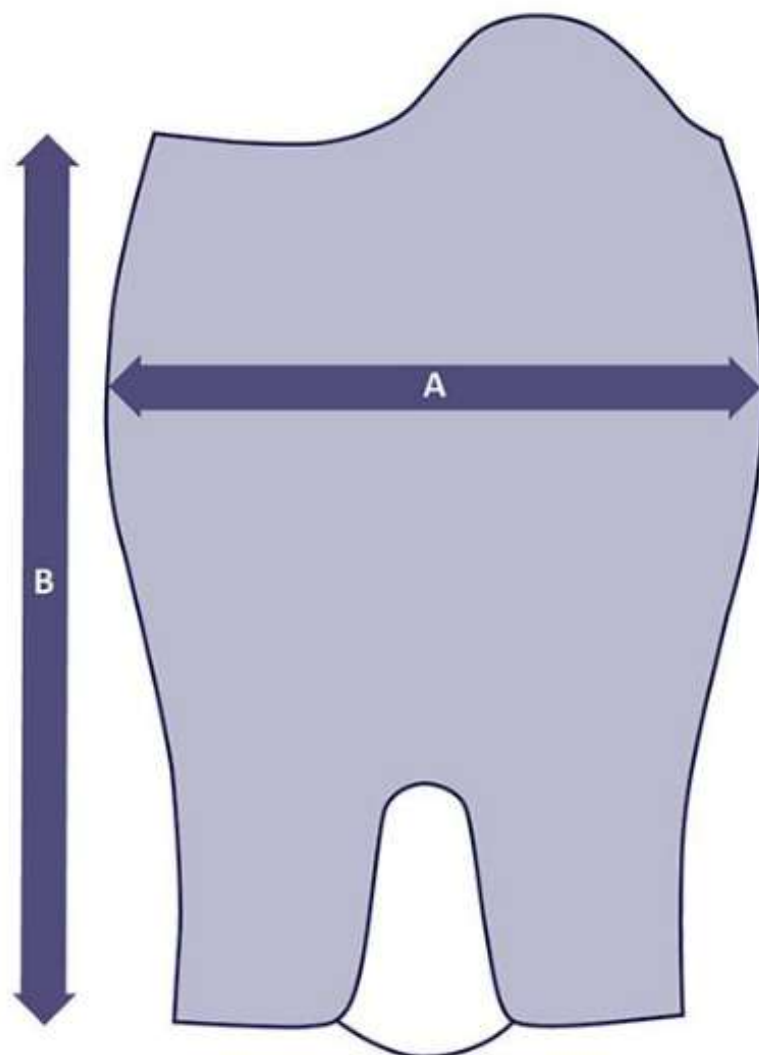

*All dimensions are approximate and subject to normal construction variances and tolerances

37500261 Half chaps Velvet

Size	Height	Width
XXS	39,5 cm	30,5 cm
XS	41,0 cm	32,0 cm
S	42,5 cm	33,5 cm
M	44,5 cm	35,5 cm
L	46,5 cm	38,0 cm
XL	47,5 cm	40,5 cm
XXL	49,5 cm	42,5 cm

37500260 Half chaps Connect

Size	A - Calf width	B - Height
6 year	23 - 27 cm	27 cm
8 year	24 - 28 cm	30 cm
10 year	25 - 28 cm	32 cm
12 year	26 - 29 cm	33 cm
XS	30 - 32 cm	39 cm
S	31 - 33 cm	40 cm
M	32 - 35 cm	41 cm
L	33 - 36 cm	42 cm
XL	35 - 37 cm	43 cm
XXL	35 - 41 cm	46 cm

*All dimensions are approximate and subject to normal construction variances and tolerances

37500251 Gaiters

Size	A - Calf width	B - Height
XXXS	25,5 cm	37,5 cm
XXS	30,5 cm	39,5 cm
XS	32 cm	41 cm
S	33,5 cm	42,5 cm
M	35,5 cm	44,5 cm
L	38 cm	46,5 cm
XL	40,5 cm	47,5 cm
XXL	42,5 cm	49,5 cm