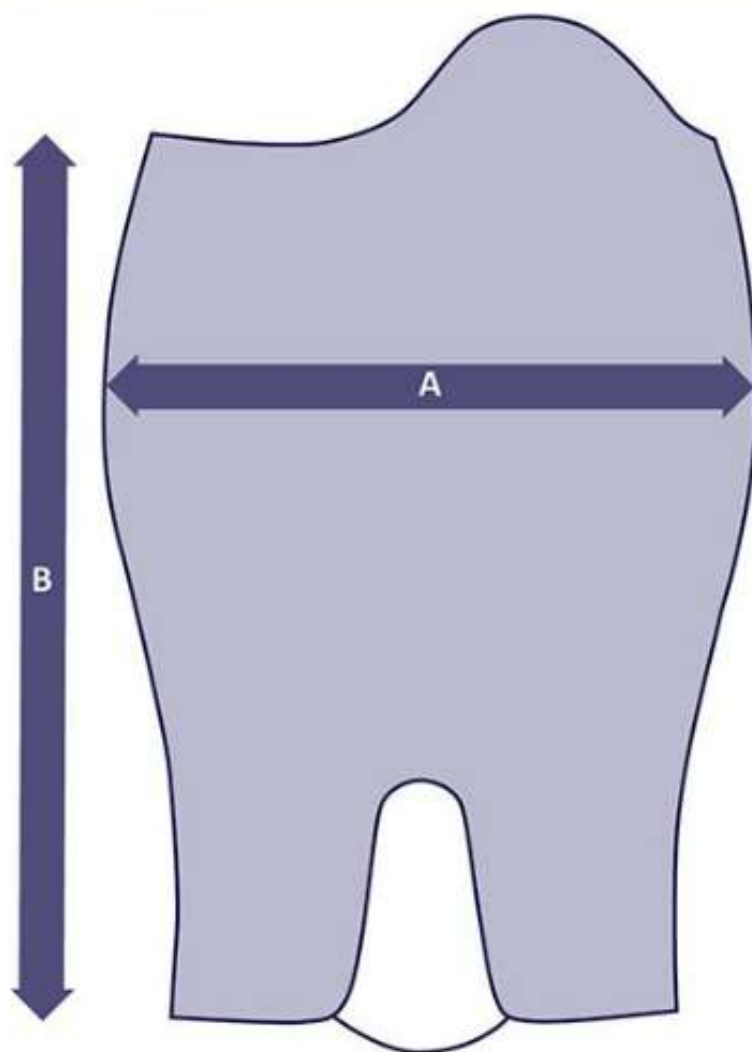

*All dimensions are approximate and subject to normal construction variances and tolerances

37500239 Half chaps extra short & wide

Size	A - Calf width	B - Height
S	34 - 36 cm	37 cm
M	35 - 38 cm	38 cm
L	37 - 40 cm	39 cm
XL	38 - 41 cm	40 cm
XXL	42 - 45 cm	43 cm
XXXL	46 - 49 cm	44 cm

*Extra short
&
wide calf*

*All dimensions are approximate and subject to normal construction variances and tolerances

37500238 Half chaps Amara Grand Prix

Size	A - Calf width	B - Height
6 year	23 - 27 cm	27 cm
8 year	24 - 28 cm	30 cm
10 year	25 - 28 cm	32 cm
12 year	26 - 29 cm	33 cm
XS	30 - 32 cm	39 cm
S	31 - 33 cm	40 cm
M	32 - 35 cm	41 cm
L	33 - 36 cm	42 cm
XL	35 - 37 cm	43 cm
XXL	35 - 41 cm	46 cm

*All dimensions are approximate and subject to normal construction variances and tolerances

37500121 Half chaps Bellisa wide

Size	A - Calf width	B - Height
XXS	33 cm	38 cm
XS	34 cm	39 cm
S	36 cm	40 cm
M	38 cm	42 cm
L	40,5 cm	44,5 cm
XL	42,5 cm	45,5 cm
XXL	43,5 cm	46,5 cm

*All dimensions are approximate and subject to normal construction variances and tolerances

37500050 Half chaps Vienna

Size	A - Calf width	B - Height
XXS	34 cm	33,5 cm
XS	35 cm	35,5 cm
S	36 cm	37,5 cm
M	37 cm	39,5 cm
L	38 cm	40,5 cm
XL	39 cm	41,5 cm
XXL	40 cm	42,5 cm