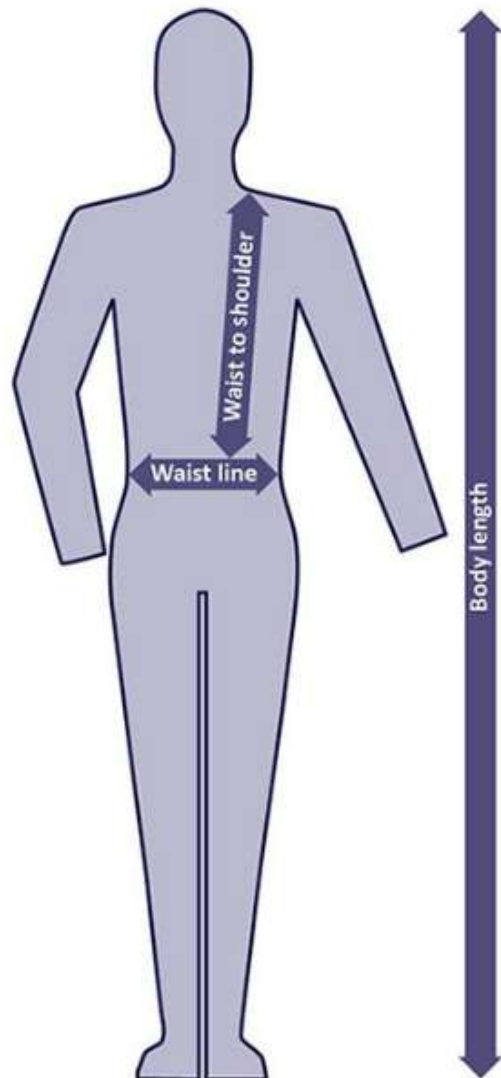

*All dimensions are approximate and subject to normal construction variances and tolerances

30400017 Bodyprotector SlimFit junior

Size	A - Chest girth	B - Waist girth	C - Waist to shoulder
XXS	64 - 68 cm	60 - 66 cm	63 - 68 cm
XS	68 - 72 cm	64 - 70 cm	67 - 72 cm
S	72 - 77 cm	69 - 74 cm	72 - 77 cm
M	77 - 81 cm	74 - 77 cm	78 - 84 cm
L	81 - 84 cm	75 - 80 cm	84 - 88 cm

*All dimensions are approximate and subject to normal construction variances and tolerances

30400018 Bodyprotector SlimFit senior

Size	A - Chest girth	B - Waist girth	C - Waist to shoulder
XS	83 - 87 cm	79 - 82 cm	83 - 90 cm
S	88 - 93 cm	83 - 90 cm	86 - 93 cm
M	95 - 100 cm	90 - 98 cm	89 - 95 cm
L	98 - 104 cm	96 - 102 cm	92 - 97 cm

*All dimensions are approximate and subject to normal construction variances and tolerances

30400100 Back protector

Size	Waist to shoulder	Body length
S	39,5 - 44 cm	141 - 157 cm
M	44 - 48, cm	157 - 173 cm
L	48,5 - 53,5 cm	173 - 191 cm
XL	53,5 - 59 cm	191 - 211 cm